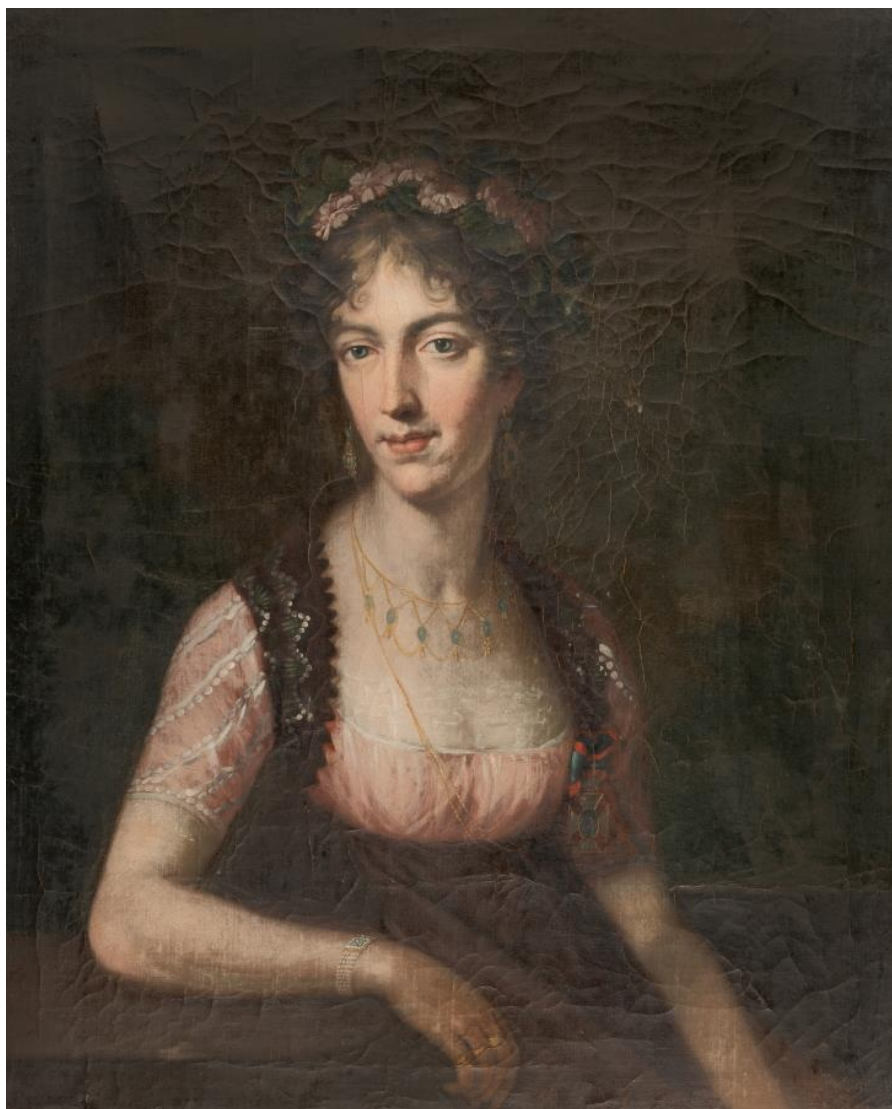

## Anonym

Maria Elisabeth in Bavaria

Lotto  
134

Stima bassa :

EUR 200.00

Stima alta :

EUR 400.00

Commissione IVA inclusa :

32 %

**Artista**

Anonym

**Descrizione aggiuntiva**

Öl auf Leinwand. Ca. 81 x 66 cm.

**Periodo**

19. Jahrhundert

**Tecnica**

Gemälde

**Provenienza**

Aus dem Nachlass der Herzöge in Bayern.

Maria Elisabeth of Bavaria (1784–1849) was the daughter of Duke Wilhelm of Bavaria and his wife Maria Anna. She married the Frenchman Louis-Alexandre Berthier, thereby becoming Princess of Wagram and Duchess of Neuchâtel. She is shown wearing the Order of St Elisabeth, a ladies' order founded in 1766, into which only Catholic ladies of ancient collegiate nobility were admitted.