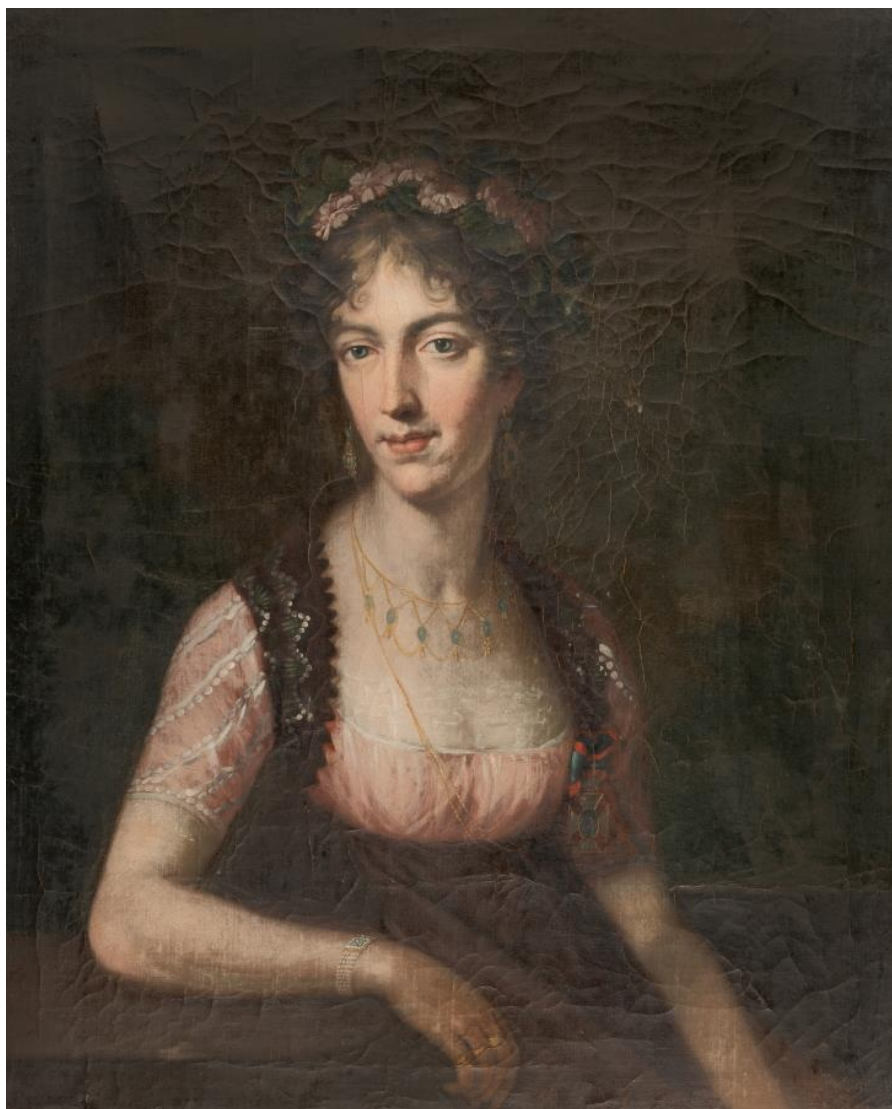

Anonym

Lot 134

Maria Elisabeth in Bavaria

Low estimate :

EUR 200.00

High estimate :

EUR 400.00

Buyers premium incl. VAT :

32 %

Artist

Anonym

Additional description

Öl auf Leinwand. Ca. 81 x 66 cm.

Period

19. Jahrhundert

Technique

Gemälde

Provenance

Aus dem Nachlass der Herzöge in Bayern.

Maria Elisabeth of Bavaria (1784–1849) was the daughter of Duke Wilhelm of Bavaria and his wife Maria Anna. She married the Frenchman Louis-Alexandre Berthier, thereby becoming Princess of Wagram and Duchess of Neuchâtel. She is shown wearing the Order of St Elisabeth, a ladies' order founded in 1766, into which only Catholic ladies of ancient collegiate nobility were admitted.